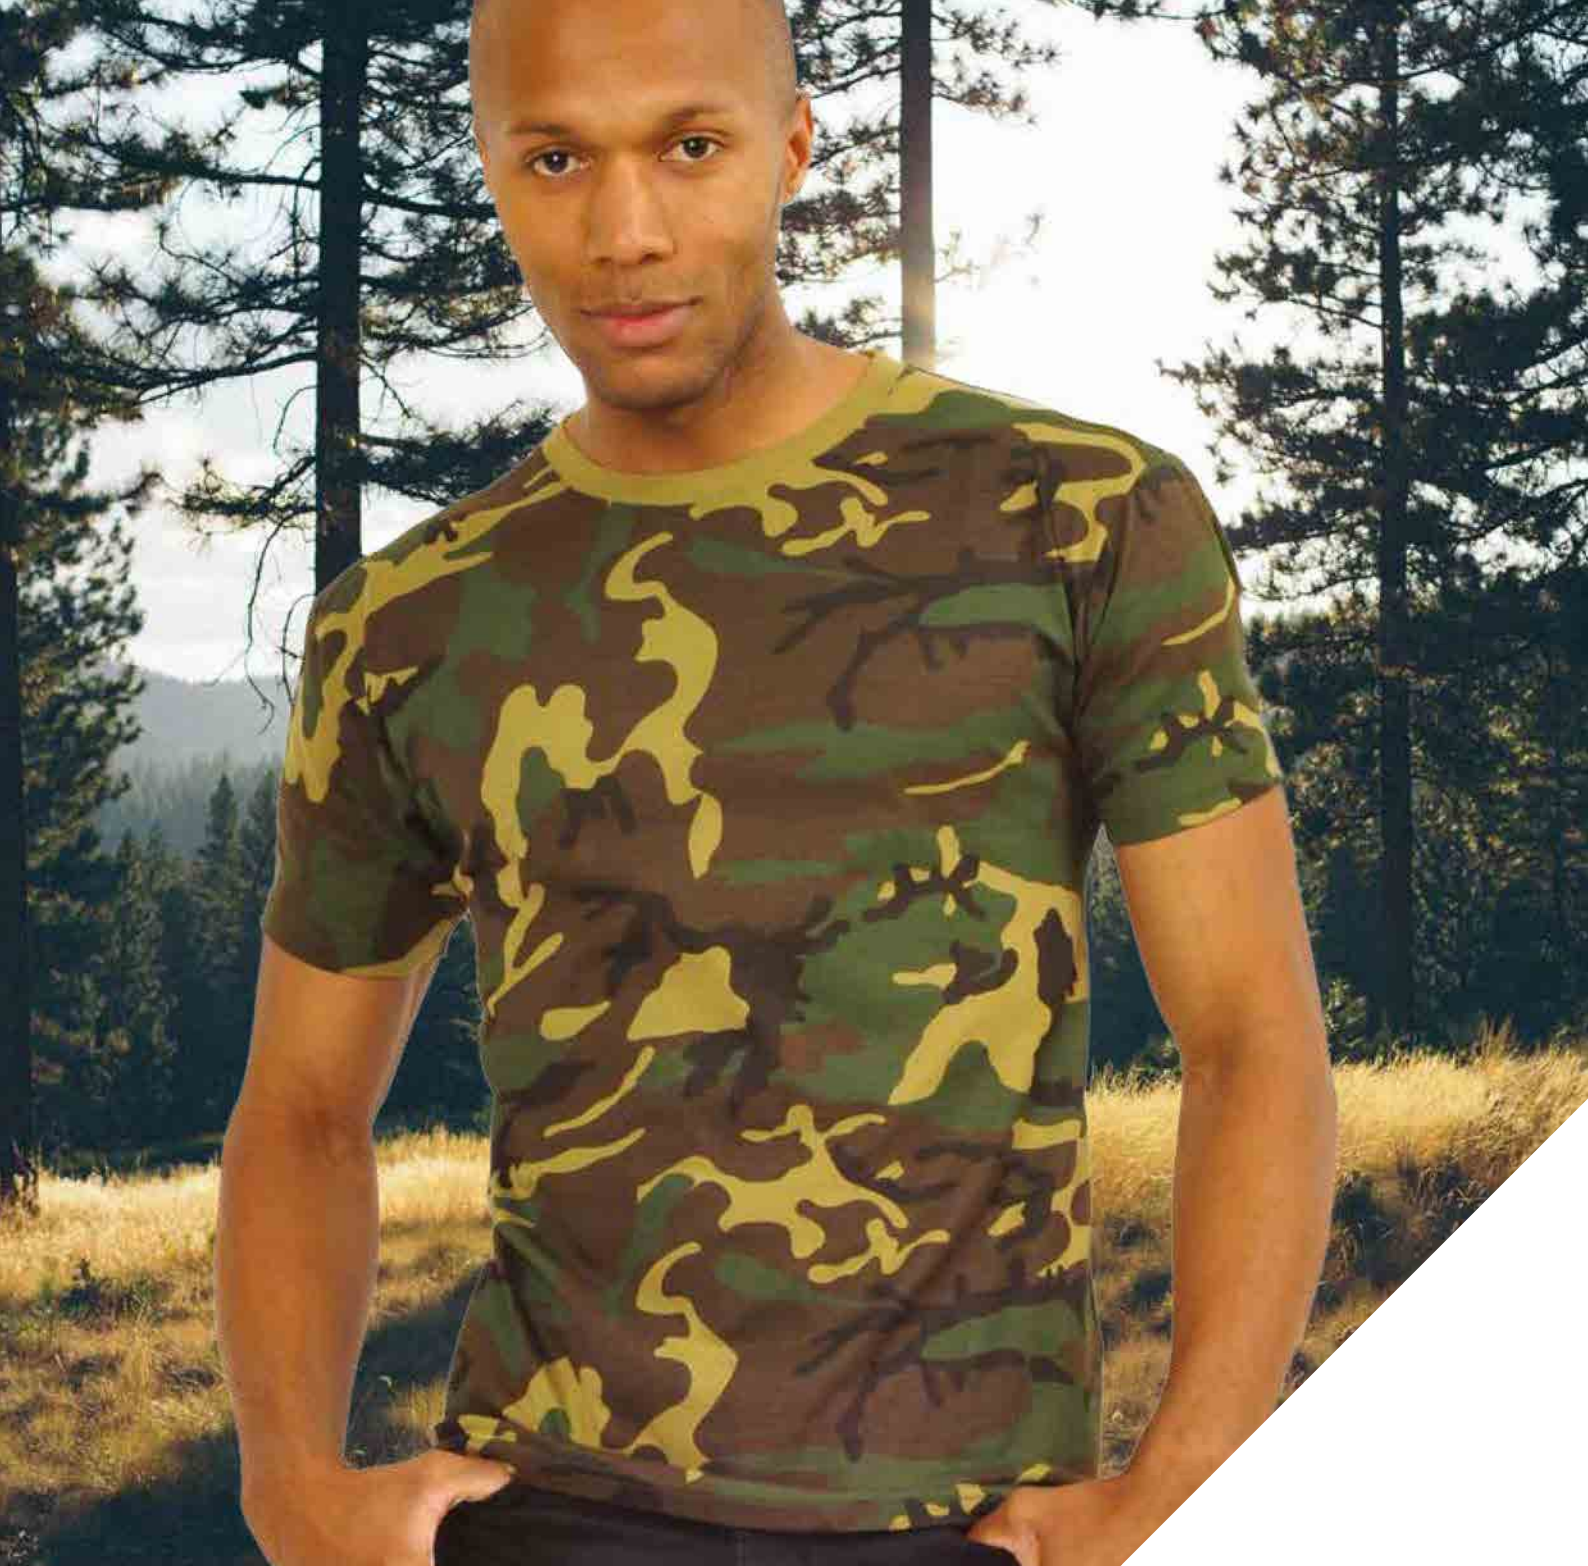

CAMISETA MUKUA DUO

ES Camiseta manga curta. Tienen un corte ajustado y cuello redondo. Costuras reforzadas en la parte interior de cuello y hombros. Costuras laterales.

T-SHIRT MUKUA DUO

EN Short sleeve unisex 2 color t-shirt. Slim fit with side seams. Modern and thin collar with lycra rib. Super touch soft. Special finishing, recommended for direct digital printing and perfect for all other customization processes.