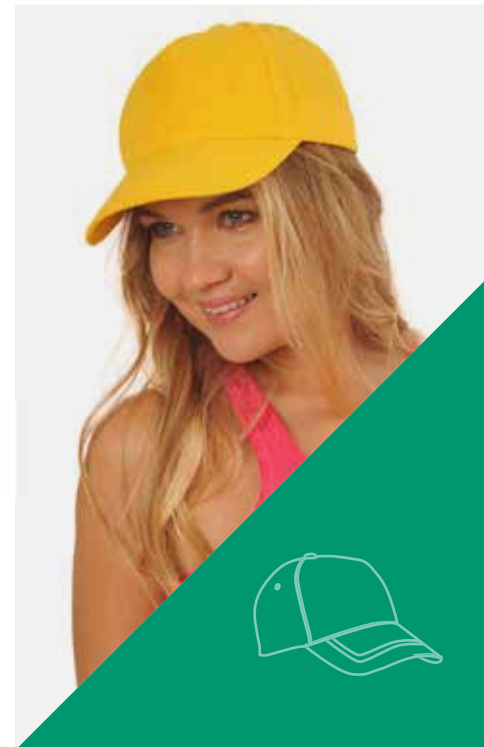

WHITE NAVY

BLACK WHITE

NAVY WHITE

ROYAL BLUE WHITE

ATOLL WHITE

SKY BLUE WHITE

REAL GREEN WHITE

LIME WHITE

SAND WHITE

GOLD WHITE

ORANGE WHITE

RED WHITE

PINK WHITE

PURPLE WHITE